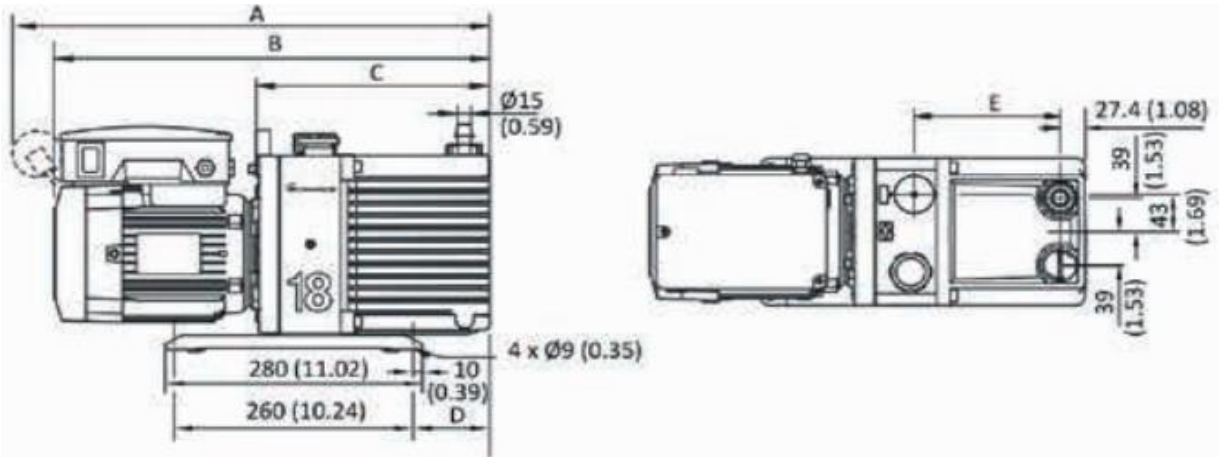

E2M18, Oil Rotary Pump 사양서 및 NW Bellows Tube 사양서

E2M18, Oil Rotary Pump 사양서

(1) 부위별 기능 표기

- 1 Easy control: motor on/off switch
- 2 Wide voltage motors: all major countries covered with less variants
- 3 Large water vapour handling capacity: gas ballast valve
- 4 Low surface temperature: forced air cooling
- 5 No oil leaks: integrated oil-seals, pressure die cast oil box
- 6 Visual inspection of oil level and condition: O ring sealed sight glass
- 7 No customer wiring: integral IEC connector

(3) 기술자료 - Motor

Status	Unit	Data
Motor Power (60Hz)	Kw	0.75
Normal Rotating Speed (60Hz)	RPM	1720
Pump Connection	n/a	IEC EN60320C19

(4) 기술자료 - Oil Type

Hardware Data		
Status	Unit	Data
Main Power (1PH)	Voltage	220
Weight	Kg	39
Oil Capacity (Minimum)	Liter	0.75
Oil Capacity (Maximum)	Liter	1.05
Inlet Flange	NW	25
Exhaust Flange	Inch	03월 04일
Operating Temperature Range	°C	13 ~ 14

(5) 기술자료 - Pump Dimensions

A	B	C	D	E	F	G
-	474	247	83	159	171.4	217
518	474	247	83	159	171.4	241
-	504	247	83	159	171.4	251
-	520	295	131	207	171.4	217
564	520	295	131	207	171.4	241
-	550	295	131	207	171.4	251

(2) 외관

Status	Unit	Data
Length (특주) : L	inch	59.1
Inlet Length (특주) : ØD	NW	25
Inside Length (특주) : ID	inch	1.2
Outside Bellows Length (특주) : OD	inch	1.4

(3) Accessory