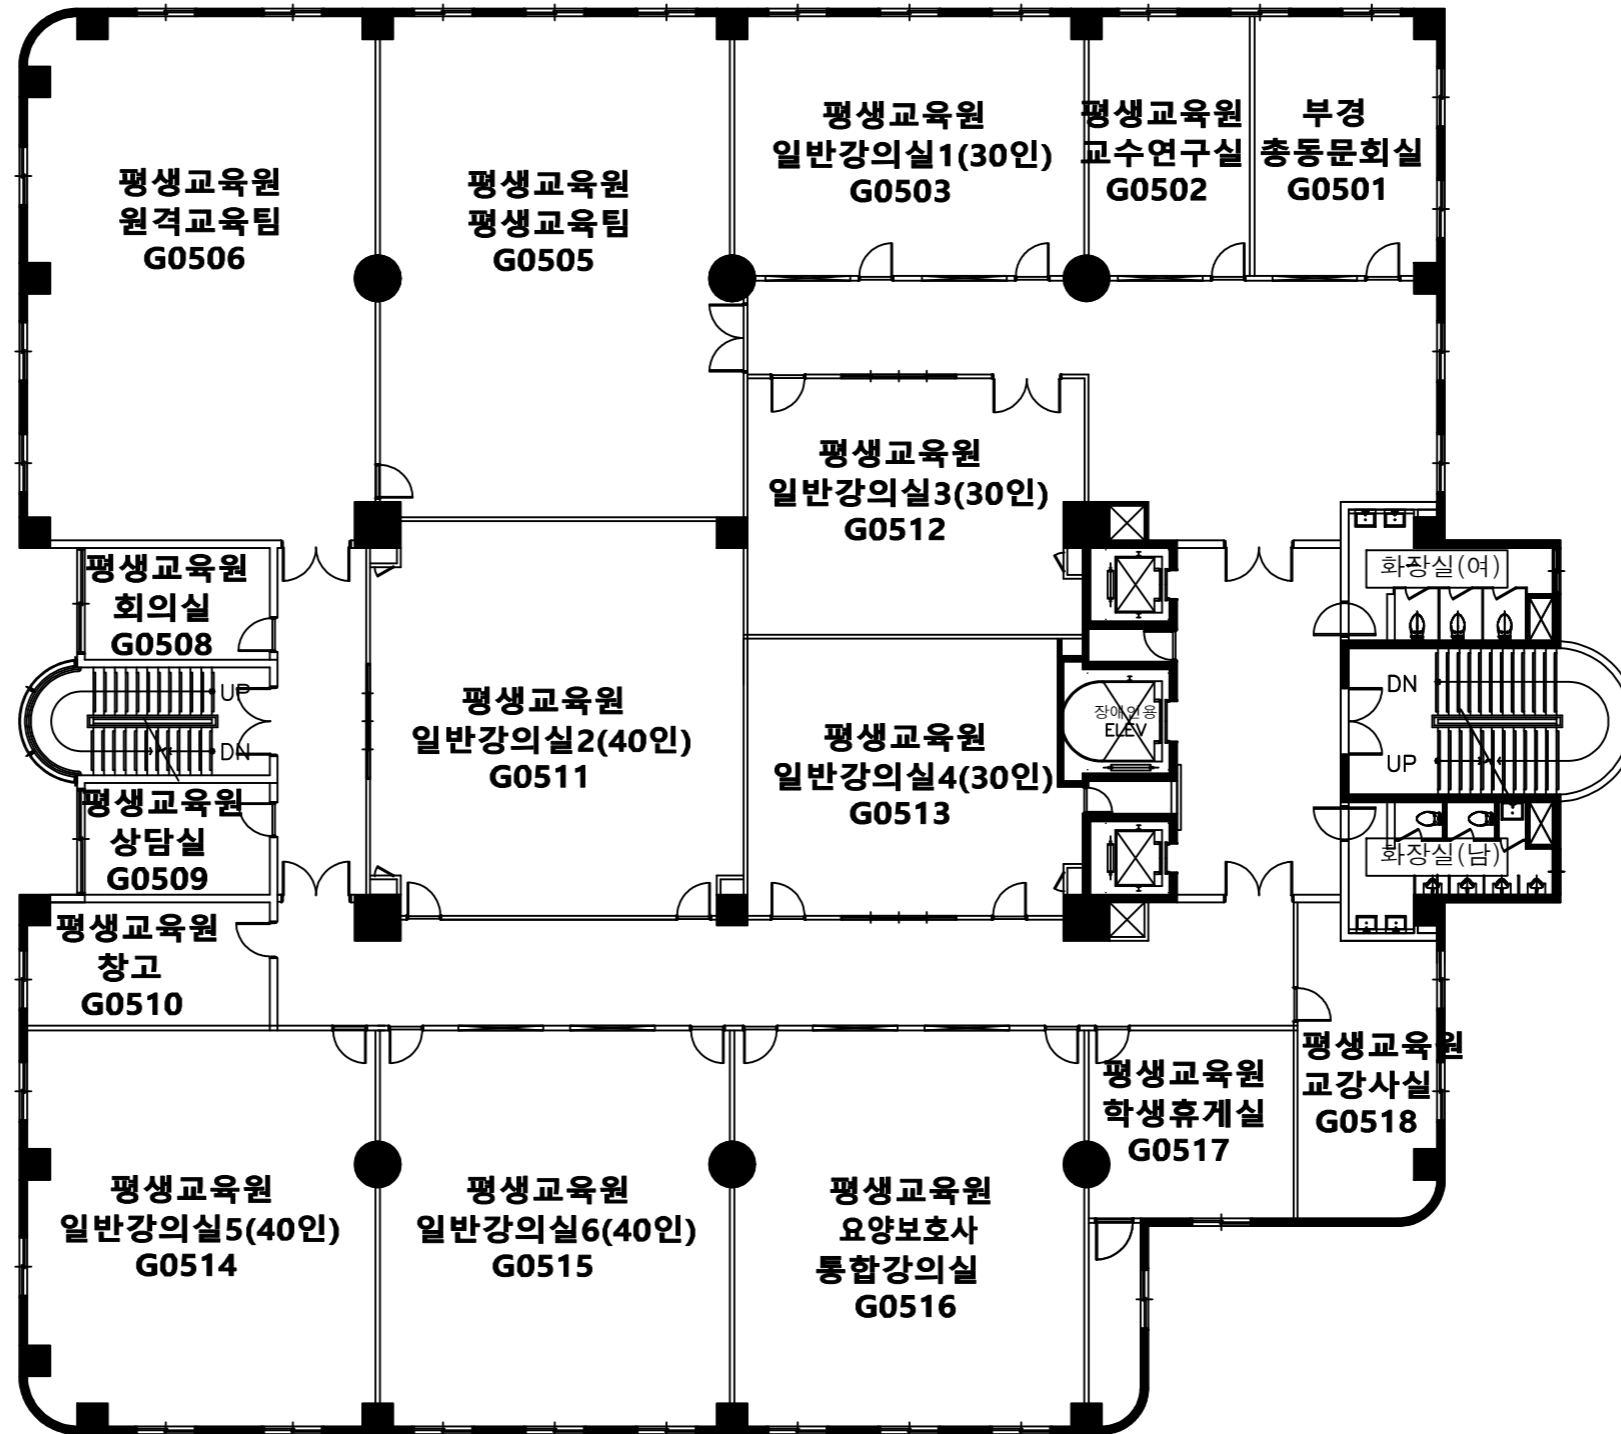

DWG. NO

SHEET NO

몽당도서관 6층(변경전)  
 SCALE : 1/300

DATE ▲ REVISIONS ▲ NO

DESIGNED BY

CHECKED BY

APPROVED BY

CONSULTANTS

SCALE

DATE

DWG. NO

SHEET NO

몽당도서관 지상5층(변경후)