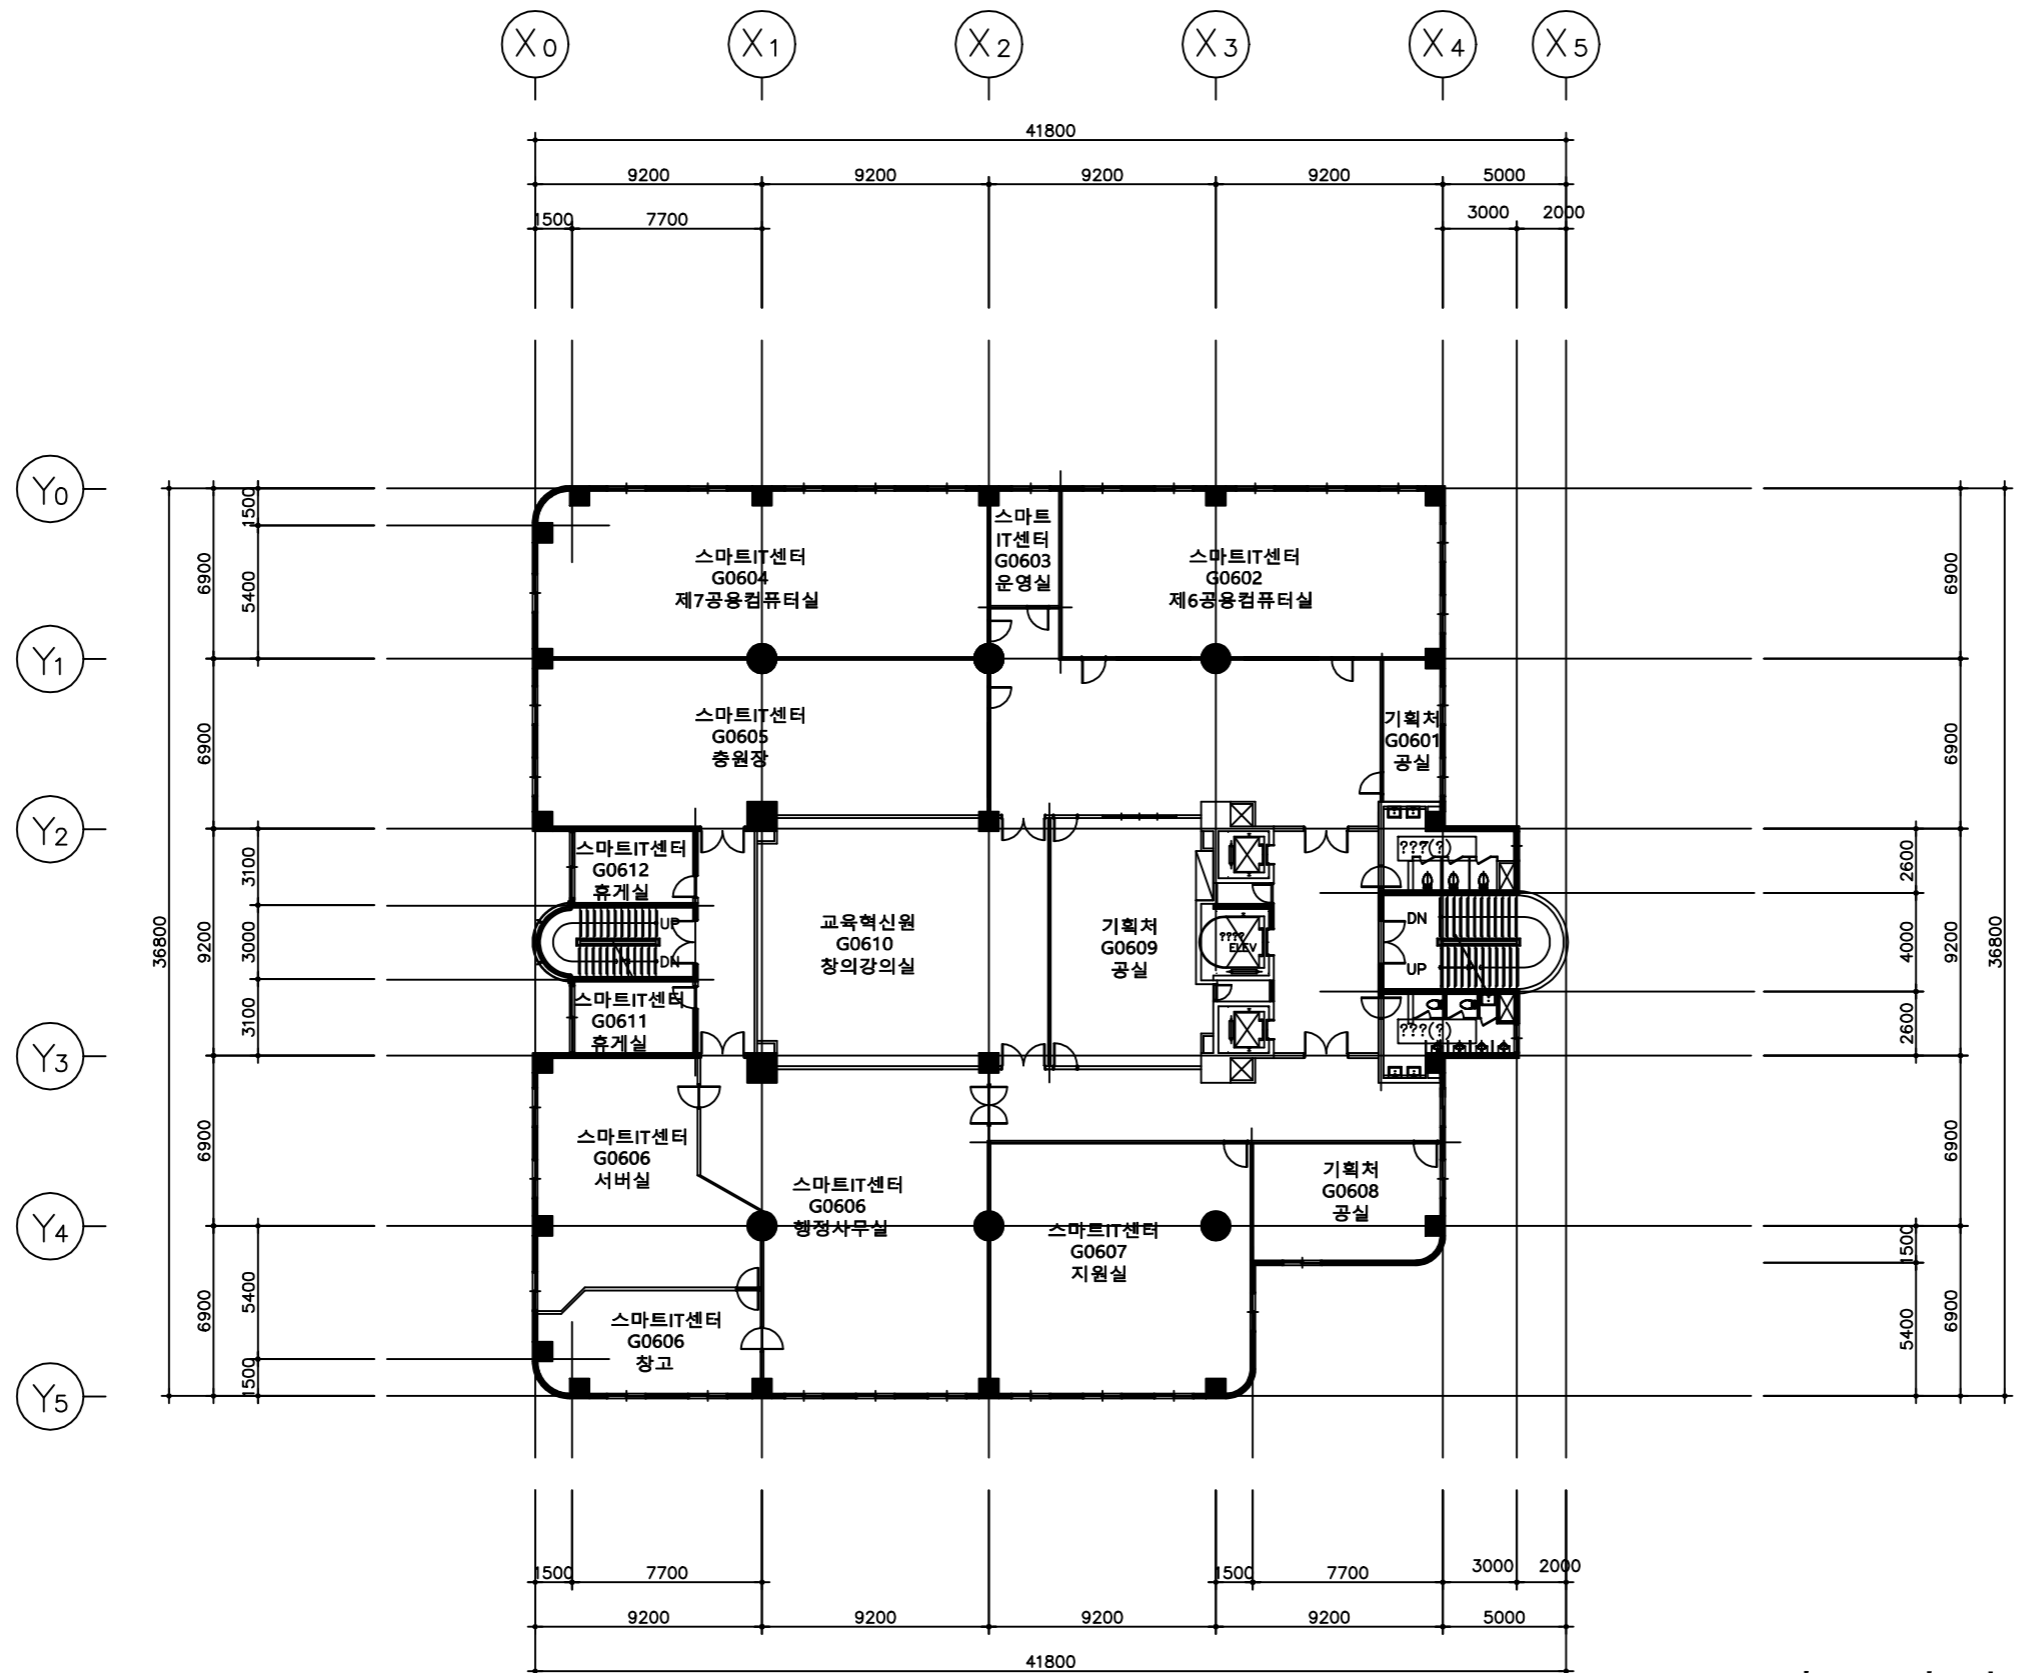

몽당도서관 5층(변경전)  
 SCALE : 1/300

DATE	REVISIONS	NO

DESIGNED BY

CHECKED BY

APPROVED BY

CONSULTANTS

SCALE

DATE

DWG. NO

SHEET NO

몽당도서관 6층(변경전)  
 SCALE : 1/300

DATE ▲ REVISIONS ▲ NO

DESIGNED BY

CHECKED BY

APPROVED BY

CONSULTANTS

SCALE

DATE

DWG. NO

SHEET NO

몽당도서관 지상5층(변경후)